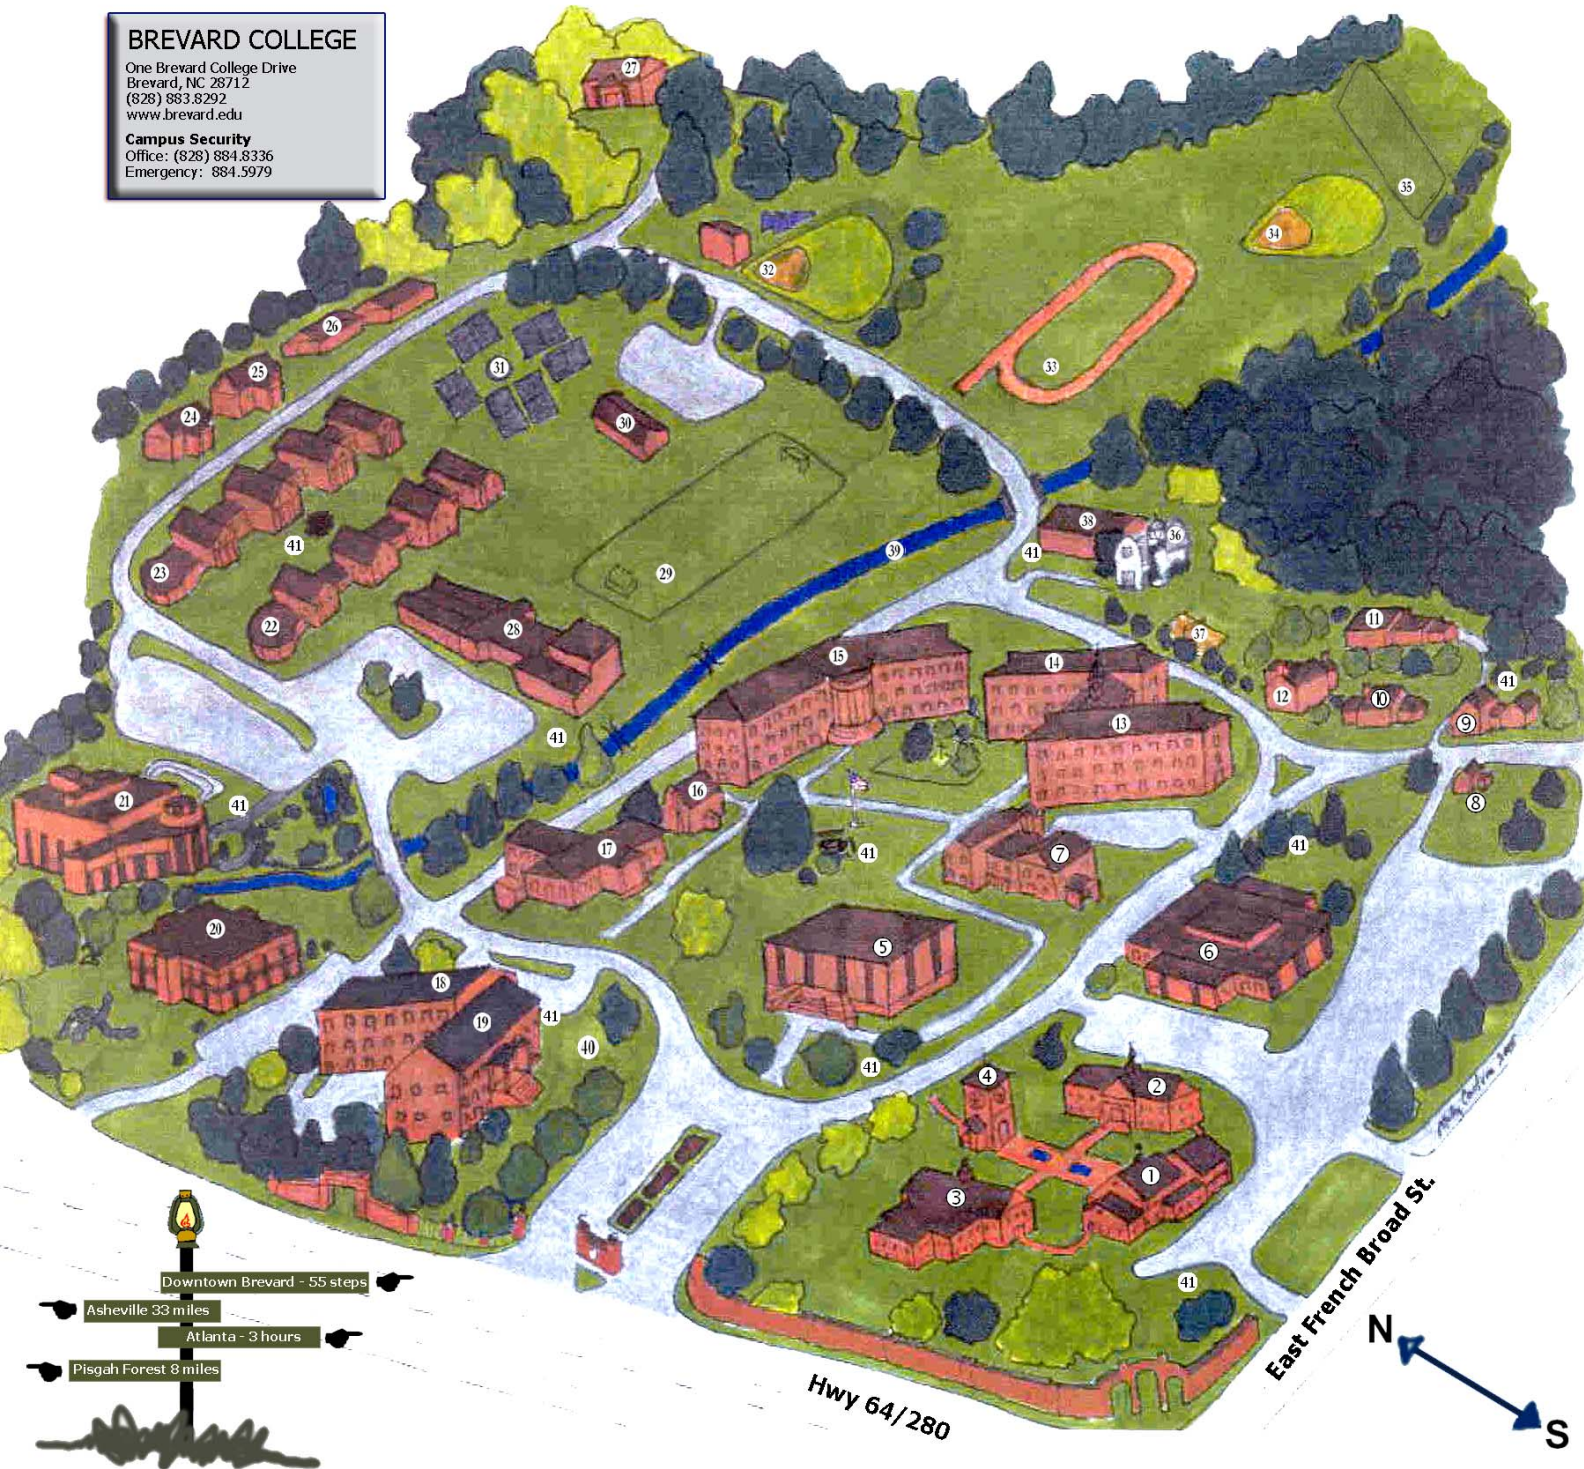

# BREVARD COLLEGE

One Brevard College Drive  
Brevard, NC 28712  
(828) 883.8292  
www.brevard.edu

**Campus Security**  
Office: (828) 884.8336  
Emergency: 884.5979

## Campus Index

1. Beam Administration
2. Moore Science Academic
3. McLarty-Goodson Academic
4. Weaver Bell Tower
5. Jones Library
6. Myers Dining Hall
7. Coltrane Commons
8. Infirmary
9. Alumni House
10. Guest House
11. Wesley House
12. President's House
13. West Beam Hall
14. East Beam Hall
15. Jones Hall
16. Stamey Center
17. Dunham Music Building
18. Green Hall
19. Taylor Hall
20. Sims Art Building
21. Porter Center
22. South Village
23. North Village
24. Complex
25. Athletic Duplex
26. Policy Center on the First Year of College
27. Ross Hall
28. Boshamer Gym
29. Soccer Field
30. Athletic Field House
31. Tennis Complex
32. Baseball Field
33. Track and Field
34. Softball Field
35. Football Practice Field
36. Athletic Field House
37. Sand Volleyball Court
38. Maintenance
39. King's Creek
40. White Squirrels
41. Designated Smoking Areas

Drawn by: Molly Carlson, BC student